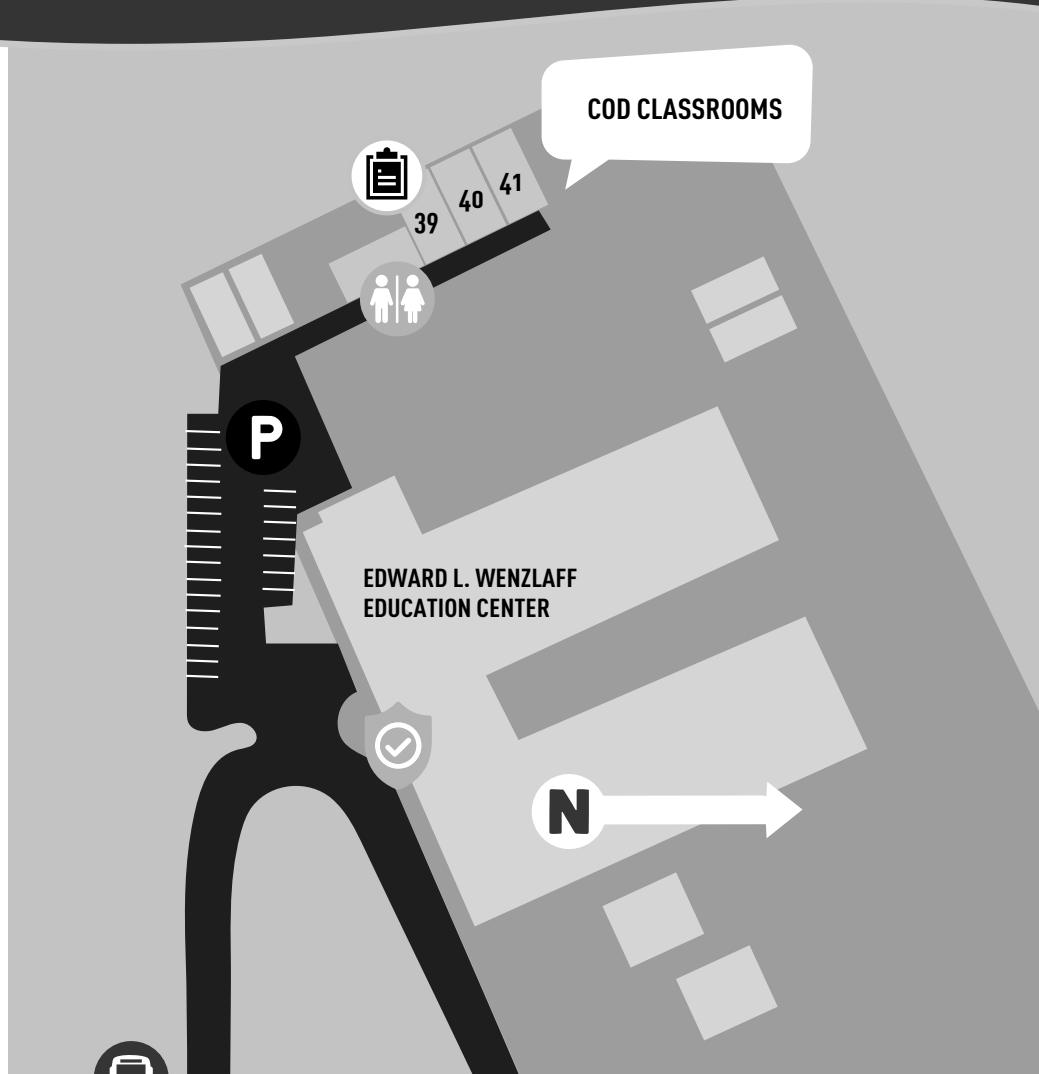

DESERT HOT SPRINGS

11625 WEST DRIVE, DESERT HOT SPRINGS, CA 92240

Pierson Boulevard

West Drive

- PUBLIC SAFETY
- RESTROOMS
- STUDENT SERVICES
- PARKING
- BUS STOP

COLLEGEOTHEDESERT.EDU

**Questions?
Need Assistance?**