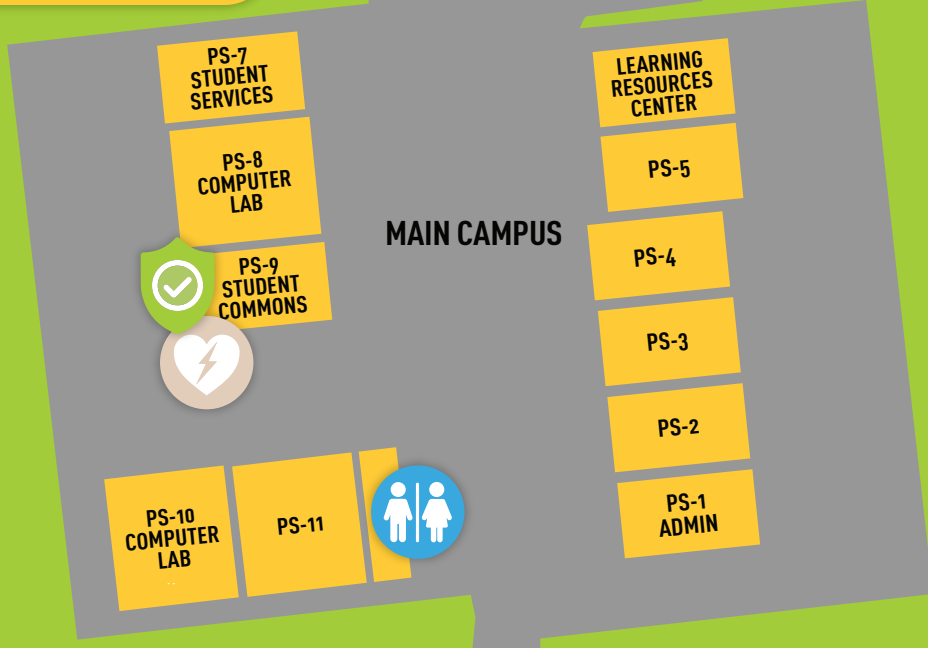

TAKE I-10 TO RAMON ROAD
 HEAD WEST ON RAMON
 RIGHT ON SUNRISE
 LEFT ON BARISTO
 CAMPUS IS ON RIGHT SIDE

PUBLIC SAFETY

PARKING

RESTROOMS

AED

Hermosa Drive

Baristo Road