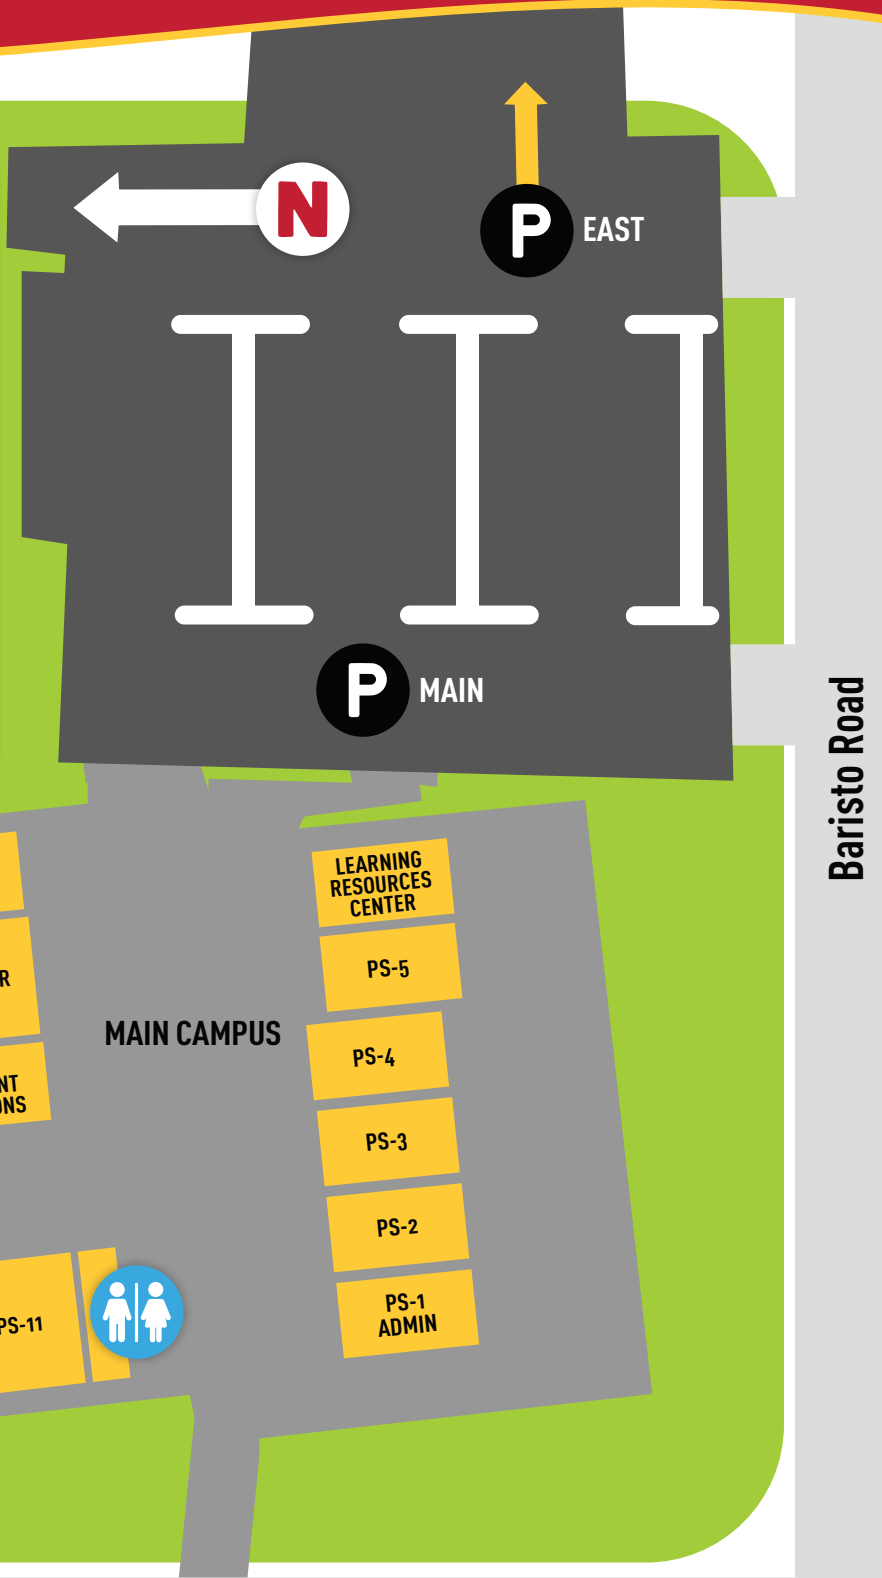

DRIVING DIRECTIONS FROM INTERSTATE 10:

TAKE I-10 TO INDIAN CANYON DRIVE
 HEAD SOUTH ON INDIAN CANYON TOWARD PALM SPRINGS
 LEFT ON VISTA CHINO
 RIGHT ON SUNRISE WAY
 RIGHT ON BARISTO
 CAMPUS IS ON RIGHT SIDE

TAKE I-10 TO RAMON ROAD
 HEAD WEST ON RAMON
 RIGHT ON SUNRISE
 LEFT ON BARISTO
 CAMPUS IS ON RIGHT SIDE

PUBLIC SAFETY

PARKING

RESTROOMS

AED

Hermosa Drive

Baristo Road