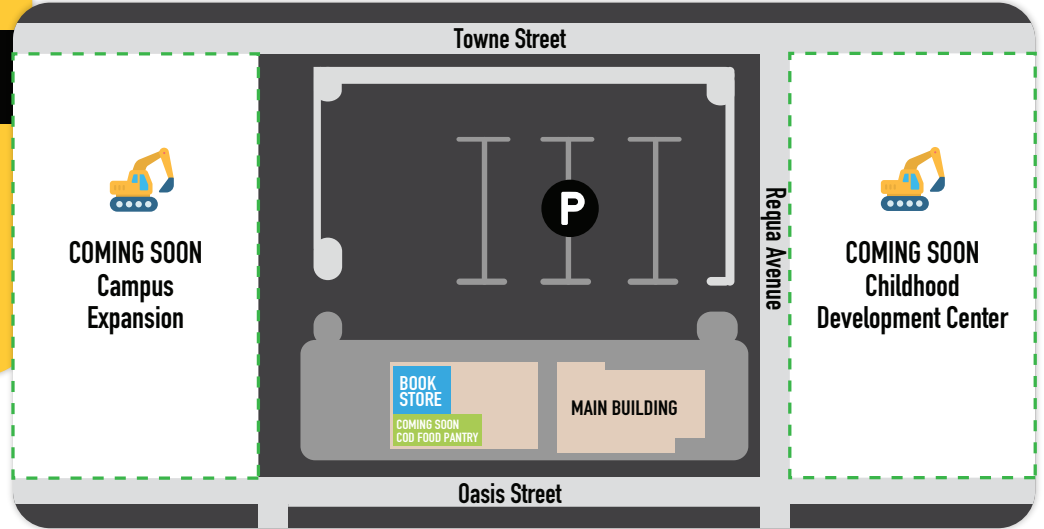

DRIVING DIRECTIONS FROM INTERSTATE 10:

TAKE I-10 EAST
EXIT JACKSON STREET (EXIT 143)
TURN RIGHT ONTO REQUA AVENUE
TURN RIGHT ONTO OASIS STREET
INDIO CAMPUS IS ON THE RIGHT

- PARKING
- EMERGENCY
- RESTROOMS
- BUS STOP
- ELEVATOR
- PUBLIC SAFETY
442-666-9439