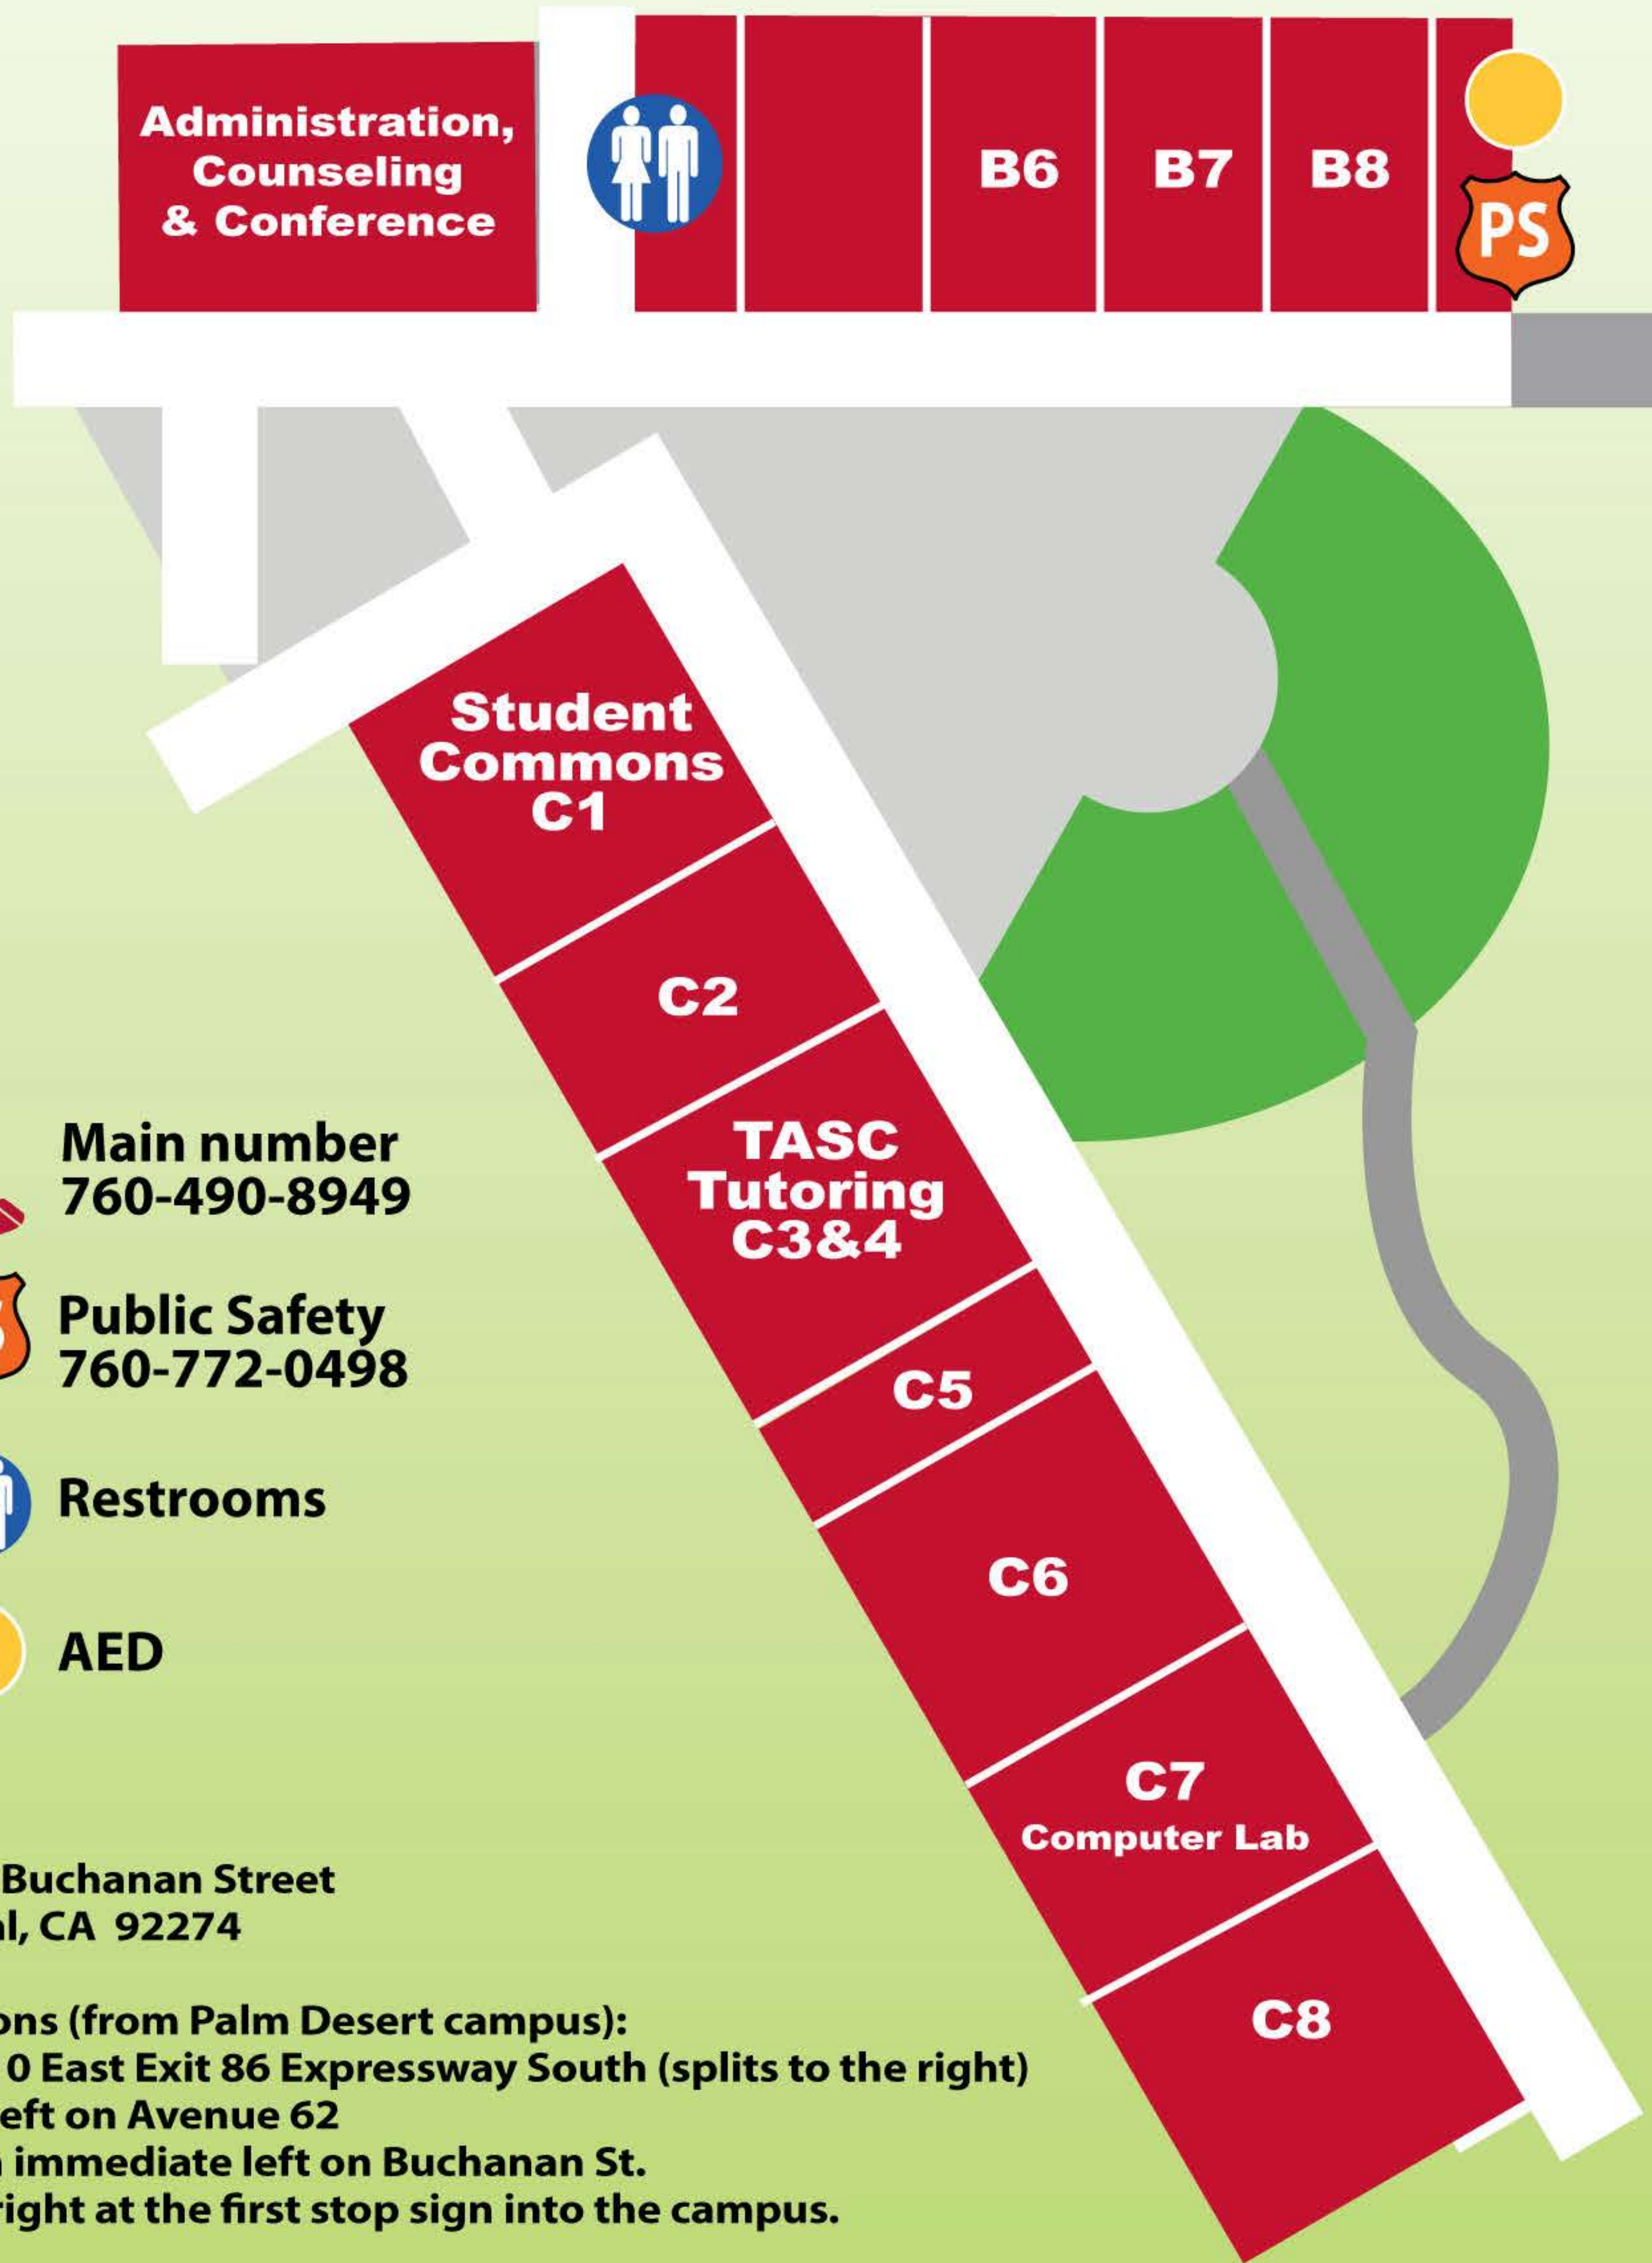

COLLEGE of the DESERT *MECCA/THERMAL*

Main number
760-490-8949

Public Safety
760-772-0498

Restrooms

AED

61-120 Buchanan Street
Thermal, CA 92274

Directions (from Palm Desert campus):
Take I-10 East Exit 86 Expressway South (splits to the right)
Take a left on Avenue 62
Take an immediate left on Buchanan St.
Take a right at the first stop sign into the campus.

Directions coming from the Salton Sea area:
North on 86 Expressway
Take a right on Avenue 62
Take an immediate left on Buchanan St.
Take a right at the first stop sign into the campus.